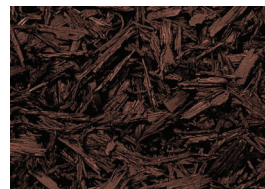

NO FAULT Rubber Mulch

Loose Fill

Call Toll-Free
866-NFSPORT
for a CD & samples

Available in:

- 100% shredded rubber
- 100% nugget rubber

- Safest loose fill playground surface available
- Clean/Non-toxic
- Porous, drains well
- Installs easily over leveled earth
- Available in easy to handle 36 lbs bags or 1800 lbs supersacks
- Will not attract insects or animals
- Will not compress or deteriorate
- ASTM & ADA compliant
- 10 year warranty against color fade

Commercial & Residential Applications

Critical Fall Height Chart

Rubber Type	Depth	Fall Height
100% Shredded, Loose	6"	12'
100% Nuggets, Loose	4"	6'
100% Nuggets, Loose	6"	12'

Company Information:

No Fault Sport Group. LLC
3112 Valley Creek Drive Suite C
Baton Rouge, LA 70808
Phone: 866-637-7678 (toll free)
Fax: 877-291-3821 (toll free)
Email: info@nofault.com

Available Colors

Black

Brown

Light Brown

Green

Terra Cotta

Blue