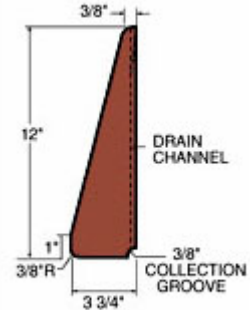

No Fault Safety Tile Dimensions

2 1/4" Tile

Dimensions- 24" x 24"

2 1/4" Tile

Dimensions- 8" x 48"

3-3/4" Tile

Dimensions: 24" x 24"

3 3/4" RAMP

Dimensions- 12" x 48"
Thickness- 3 3/4" to 3/8"

Underside of 2 1/4" Tile

Underside of 3 3/4" Tile

Corner Pieces