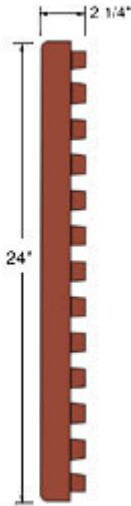

No Fault Safety Tile Dimensions

2 1/4" Tile
Dimensions- 24" x 24"

2 1/4" Tile
Dimensions- 8" x 48"

3-3/4" Tile
Dimensions: 24" x 24"

3 3/4" RAMP
Dimensions- 12" x 48"
Thickness- 3 3/4" to 3/8"

Underside of 2 1/4" Tile

Underside of 3 3/4" Tile

Corner Pieces