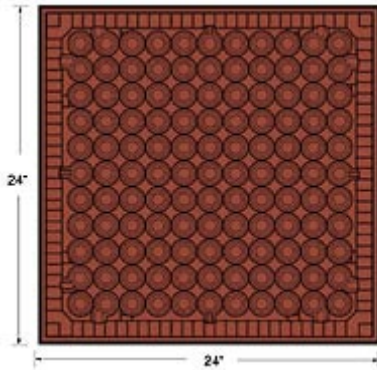

No Fault Safety Tile Dimensions

2 1/4" Tile
Dimensions- 24" x 24"

2 1/4" Tile
Dimensions- 8" x 48"

3-3/4" Tile
Dimensions: 24" x 24"

3 3/4" RAMP
Dimensions- 12" x 48"
Thickness- 3 3/4" to 3/8"

Underside of 2 1/4" Tile

Underside of 3 3/4" Tile

Corner Pieces