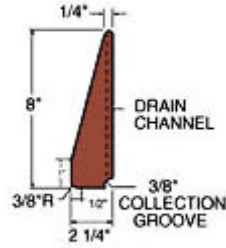

No Fault Safety Tile Dimensions

2 1/4" Tile
Dimensions- 24" x 24"

2 1/4" Tile
Dimensions- 8" x 48"

3-3/4" Tile
Dimensions: 24" x 24"

3 3/4" RAMP
Dimensions- 12" x 48"
Thickness- 3 3/4" to 3/8"

Underside of 2 1/4" Tile

Underside of 3 3/4" Tile

Corner Pieces