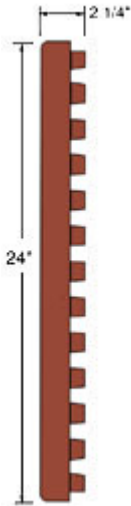

No Fault Safety Tile Dimensions

2 1/4" Tile

Dimensions- 24" x 24"

2 1/4" Tile

Dimensions- 8" x 48"

3-3/4" Tile

Dimensions: 24" x 24"

3 3/4" RAMP

Dimensions- 12" x 48"
Thickness- 3 3/4" to 3/8"

Underside of 2 1/4" Tile

Underside of 3 3/4" Tile

Corner Pieces