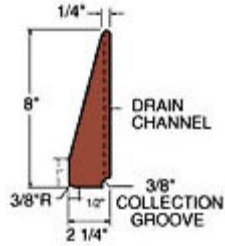

No Fault Safety Tile Dimensions

2 1/4" Tile

Dimensions- 24" x 24"

2 1/4" Tile

Dimensions- 8" x 48"

3-3/4" Tile

Dimensions: 24" x 24"

3 3/4" RAMP

Dimensions- 12" x 48"
Thickness- 3 3/4" to 3/8"

Underside of 2 1/4" Tile

Underside of 3 3/4" Tile

Corner Pieces