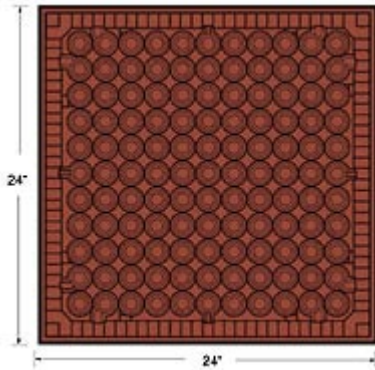

No Fault Safety Tile Dimensions

2 1/4" Tile

Dimensions- 24" x 24"

2 1/4" Tile

Dimensions- 8" x 48"

3-3/4" Tile

Dimensions: 24" x 24"

3 3/4" RAMP

Dimensions- 12" x 48"
Thickness- 3 3/4" to 3/8"

Underside of 2 1/4" Tile

Underside of 3 3/4" Tile

Corner Pieces