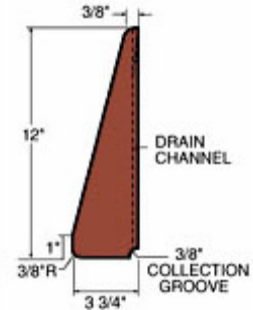

No Fault Safety Tile Dimensions

2 1/4" Tile
Dimensions- 24" x 24"

2 1/4" Tile
Dimensions- 8" x 48"

3-3/4" Tile
Dimensions: 24" x 24"

3 3/4" RAMP
Dimensions- 12" x 48"
Thickness- 3 3/4" to 3/8"

Underside of 2 1/4" Tile

Underside of 3 3/4" Tile

Corner Pieces