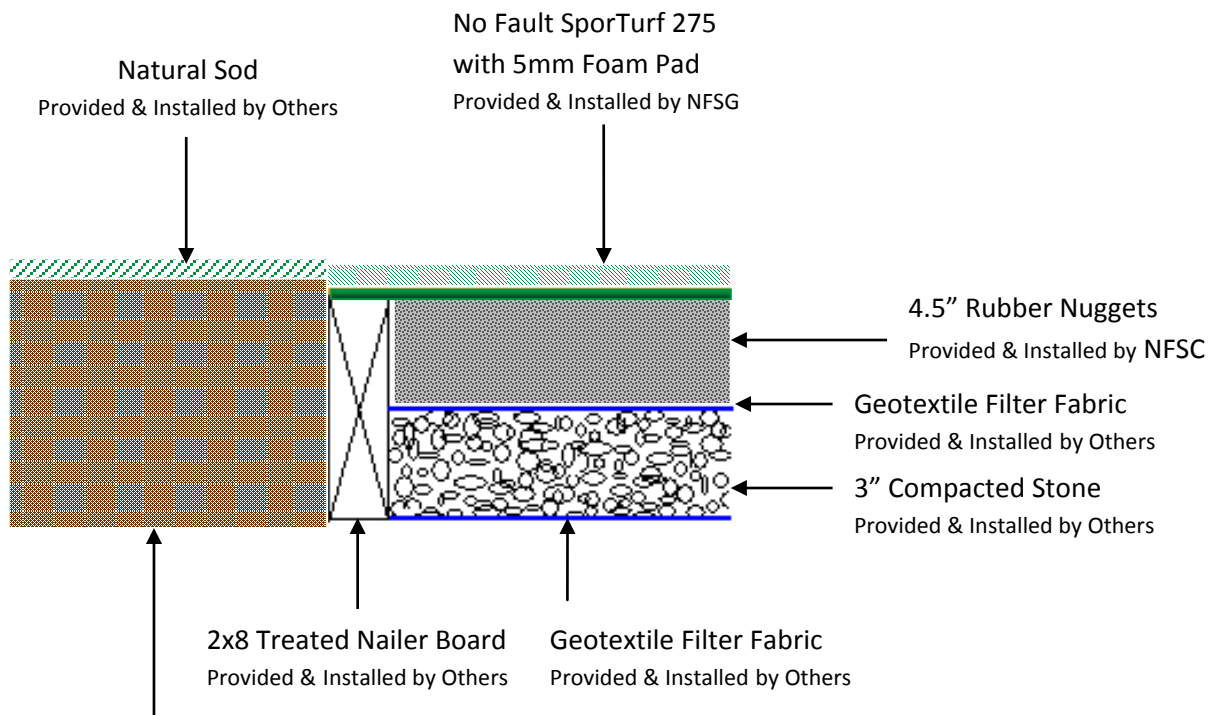

No Fault SporTurf for Playgrounds – 12' Fall Height System Edge Detail – Over Rubber Nuggets & Adjacent to Natural Grass

Back-Fill Soil roughly 1/2" above
Nailer Board, so that finished
grade of natural sod is slightly
higher than the NFSPT

NO FAULT™ SAFETY SURFACE
NO FAULT™ SAFETY TILES
NO FAULT™ RUBBER MULCH
NO FAULT™ SPORT FLOOR
NO FAULT™ SPORT TURF
NO FAULT™ MULTI-PURPOSE-FLOOR

3112 Valley Creek Drive
Suite C
Baton Rouge, LA 70808
Phone: 866-637-7678 (toll free)
Fax: 877-291-3821 (toll free)
WWW.NOFAULT.COM

No Fault SporTurf for Playgrounds – 6' Fall Height System
Edge Detail – Over Rubber Nuggets & Adjacent to Natural Grass

Back-Fill Soil roughly 1/2"
above Nailer Board, so that
finished grade of natural sod is
slightly higher than the NFSPT