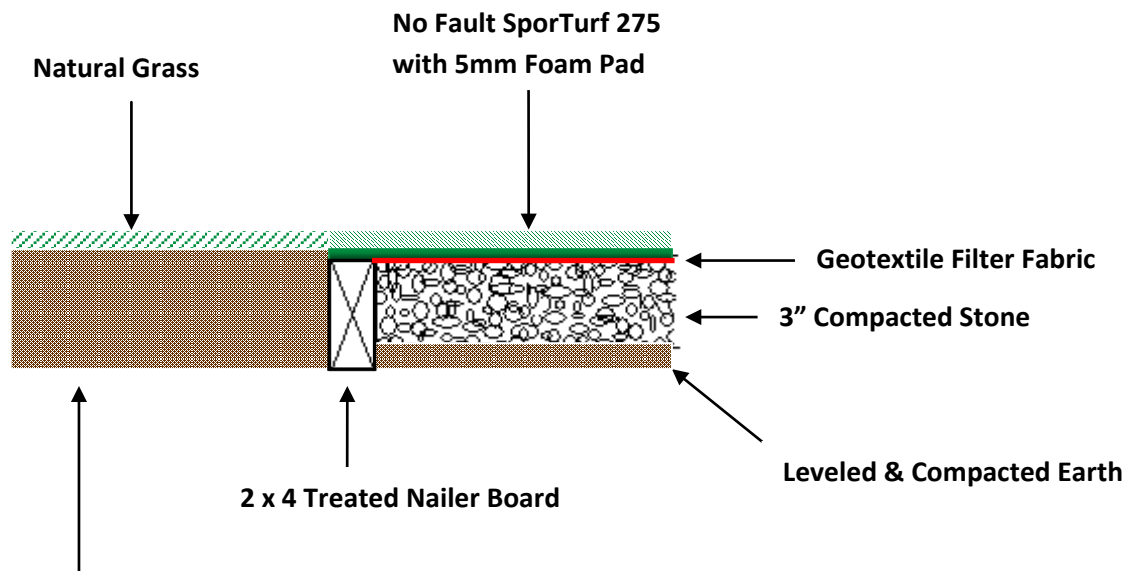

No Fault SporTurf for Playgrounds – 12' Fall Height System Edge Detail – Over Rubber Nuggets & Adjacent to Natural Grass

Back-Fill Soil roughly 1/2" above
Nailer Board, so that finished
grade of natural sod is slightly
higher than the NFSPT

NO FAULT™ SAFETY SURFACE
NO FAULT™ SAFETY TILES
NO FAULT™ RUBBER MULCH
NO FAULT™ SPORT FLOOR
NO FAULT™ SPORT TURF
NO FAULT™ MULTI-PURPOSE-FLOOR

3112 Valley Creek Drive
Suite C
Baton Rouge, LA 70808
Phone: 866-637-7678 (toll free)
Fax: 877-291-3821 (toll free)
WWW.NOFAULT.COM

No Fault SporTurf for Playgrounds – 6' Fall Height System
Edge Detail – Over Rubber Nuggets & Adjacent to Natural Grass

Back-Fill Soil roughly 1/2"
above Nailer Board, so that
finished grade of natural sod is
slightly higher than the NFSPT